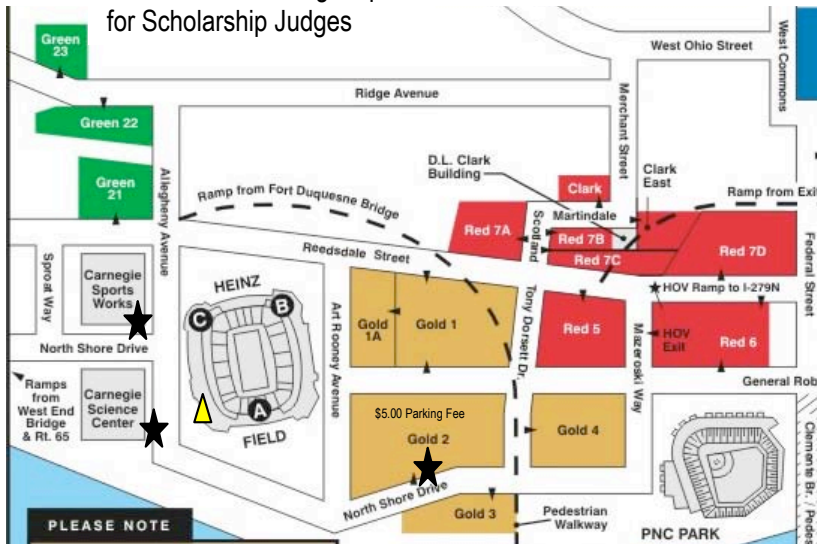

Science Fair Parking Map
for Scholarship Judges

- ★ **FREE** Parking is available at Carnegie Science Center Lots. Parking is limited. Carpooling is recommended. Parking in Lot Gold 2 is \$5.00.
- ▲ Scholarship Judges can enter the Press Gate at Heinz Field and proceed to the Press Box for registration.

FROM THE AIRPORT: Take Route 60 South toward Pittsburgh, turns into I-279 North. Follow I-279N through the Fort Pitt Tunnel. Keep to the left and merge left to cross the Ft. Duquesne Bridge. Exit to left (Exit 11) after crossing bridge (Heinz Field will be on your left). At first traffic light (Allegheny Avenue), make a left for the Science Center lots. Enter Heinz Field at Press Gate.

FROM I-279 NORTH: Follow I-279 South to North Shore Exit (Heinz Field/PNC Park). Follow Reedsdale Street to first traffic light (Heinz Field is on your left). At first traffic light (Allegheny Avenue), make a left for the Science Center lots. Enter Heinz Field at Press Gate.

FROM PA TURNPIKE: Take the Monroeville Exit toward Pittsburgh. You will be on I-376. Follow I-376 to North Shore ramp onto Fort Duquesne Blvd. Keep to the left and merge left to cross the Fort Duquesne Bridge. Exit to left after crossing bridge (Heinz Field will be on your left). At first traffic light (Allegheny Avenue), make a left for the Science Center lots. Enter Heinz Field at Press Gate.