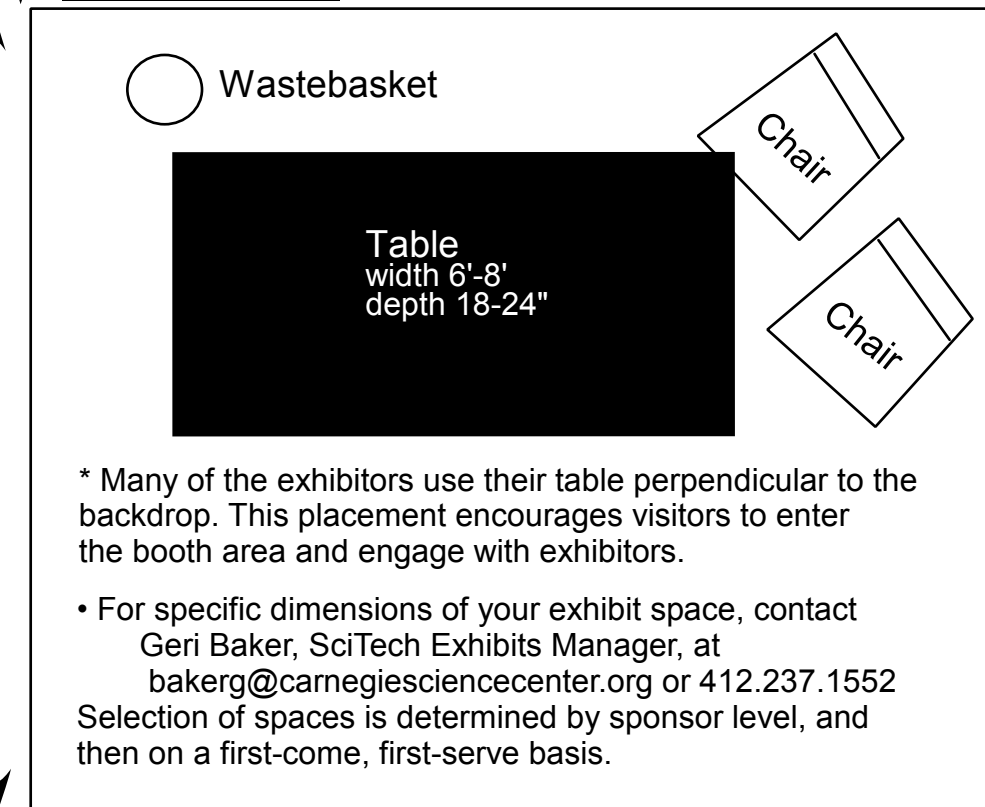

SciTech Booth Layout

Vertical Signage

← 2' →

6' - 8'

← 8' - 10' →

Aisle